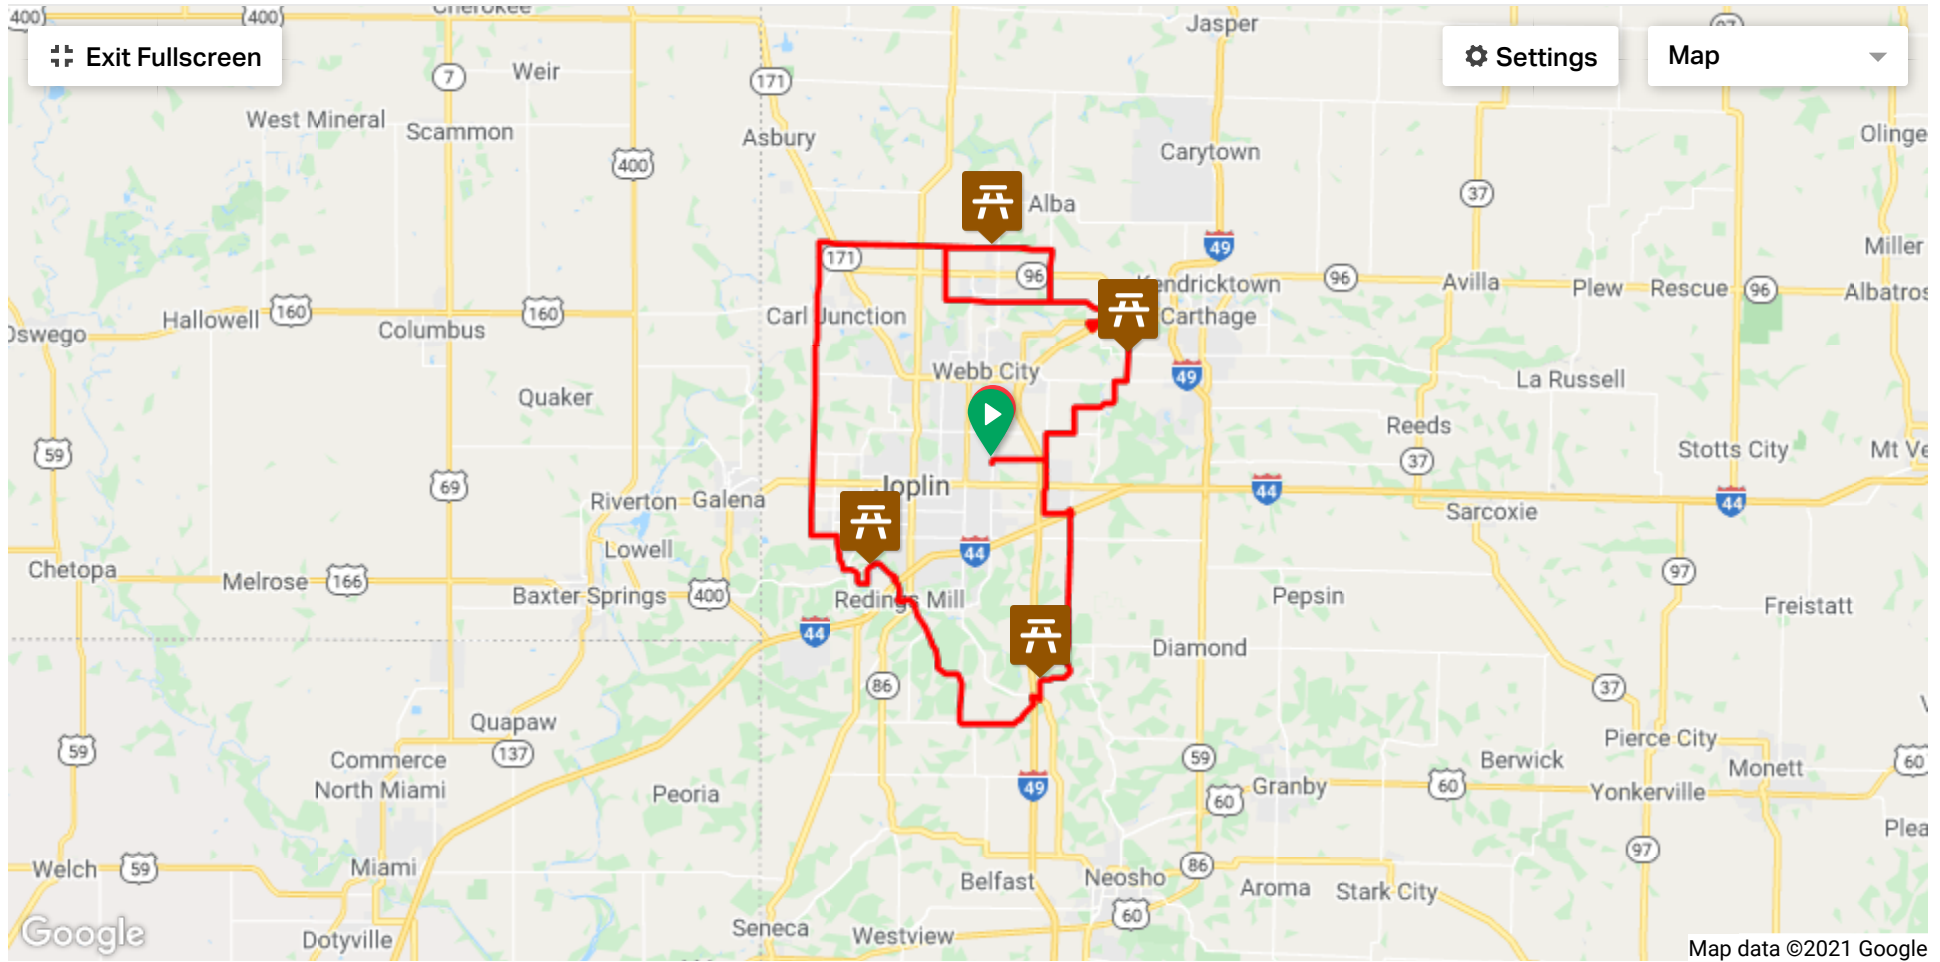

Sign up

Ele Grade 79.6 miles · +3,134 ft / -3,133 ft

Drag on graph to zoom/select